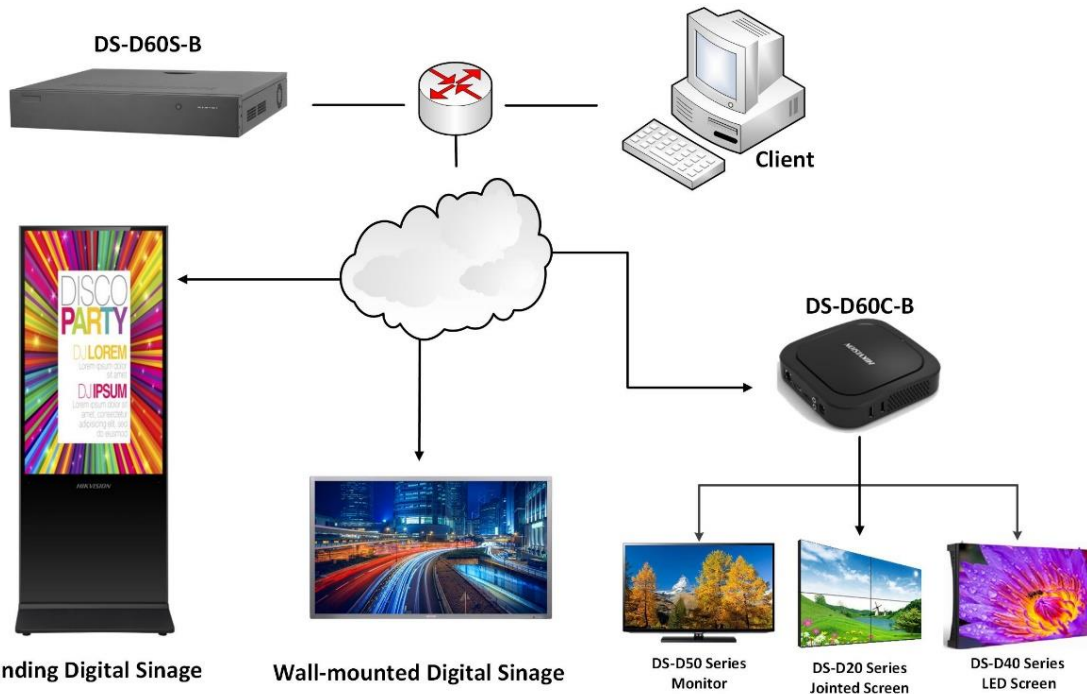

Accessory Device

Model	Material Code	Description	Picture
DS-D60S-B	302501753	Information release management server (integration of software and hardware)	

Typical Application

Distributed by **Standing Digital Sinage**

Wall-mounted Digital Sinage

DS-D50 Series Monitor

DS-D20 Series Jointed Screen

DS-D40 Series LED Screen

HIKVISION®

Headquarters

No.555 Qianmo Road, Binjiang District,
Hangzhou 310051, China
T +86-571-8807-5998
overseasbusiness@hikvision.com

Hikvision USA
T +1-909-895-0400
sales.usa@hikvision.com

Hikvision Australia
T +61-2-8599-4233
salesau@hikvision.com

Hikvision India
T +91-22-28469900
sales@pramahikvision.com

Hikvision Canada
T +1-866-200-6690
sales.canada@hikvision.com

Hikvision Thailand
T +662-275-9949
sales.thailand@hikvision.com

Hikvision Europe
T +31-23-5542770
sales.eu@hikvision.com

Hikvision Italy
T +39-0438-6902
info.it@hikvision.com

Hikvision Brazil
T +55 11 3318-0050
Latam.support@hikvision.com

Hikvision Turkey
T +90 (216)521 7070- 7074
sales.tr@hikvision.com

Hikvision Malaysia
T +601-7652-2413
sales.my@hikvision.com

Hikvision UK & Ireland
T +01628-902140
sales.uk@hikvision.com

Hikvision South Africa
Tel: +27 (10) 0351172
sale.africa@hikvision.com

Hikvision France
T +33(0)1-85-330-450
info.fr@hikvision.com

Hikvision Kazakhstan
T +7-727-9730667
nikia.panfilov@hikvision.ru

Hikvision Vietnam
T +84-974270888
sales.vt@hikvision.com

Hikvision UAE
T +971-4-4432090
salesme@hikvision.com

Hikvision Singapore
T +65-6684-4718
sg@hikvision.com

Hikvision Spain
T +34-91-737-16-55
info.es@hikvision.com

Hikvision Tashkent
T +99-87-1238-9438
uzb@hikvision.ru

Hikvision Hong Kong
T +852-2151-1761
info.hk@hikvision.com

Hikvision Russia
T +7-495-669-67-99
saleru@hikvision.com

Hikvision Korea
T +82-(0)31-731-8817
sales.korea@hikvision.com

Hikvision Poland
T +48-22-460-01-50
info.pl@hikvision.com

Hikvision Indonesia
T +62-21-2933759
Sales.Indonesia@hikvision.com

Hikvision Colombia
sales.colombia@hikvision.com